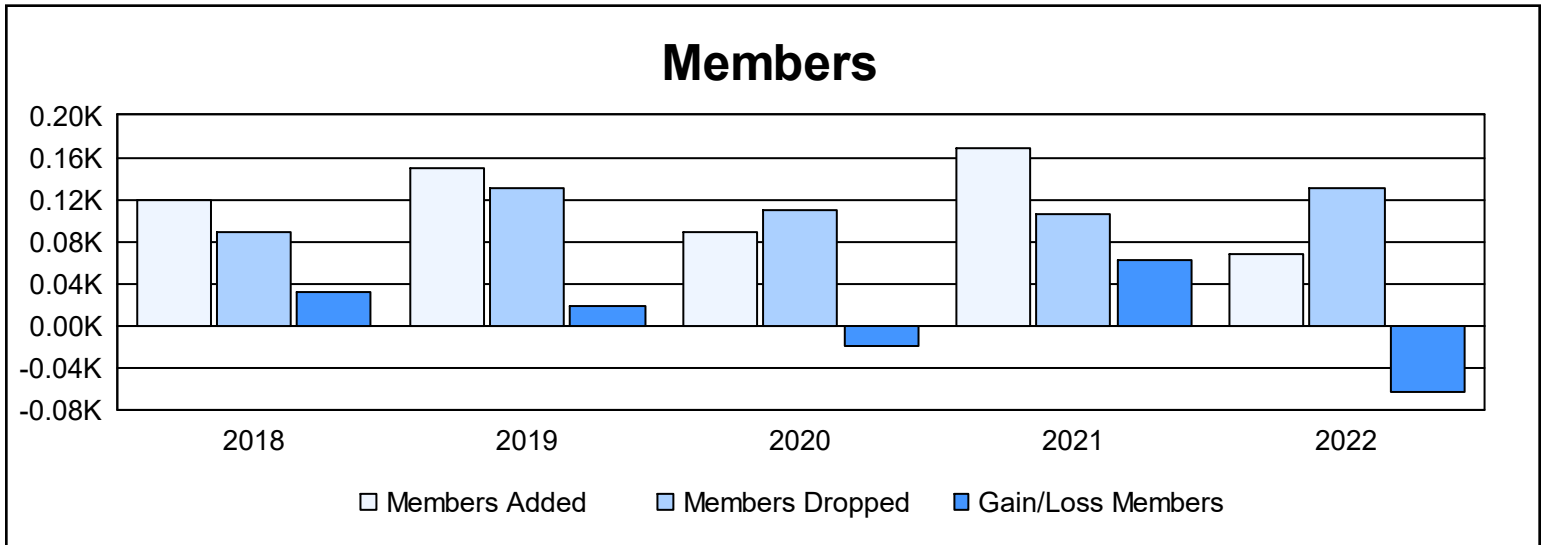

Year	New Clubs	Dropped Clubs	Gain/ Loss Clubs	New Members	Charter Members	Reinstate Members	Transfer Members	Total Member Added	Total Members Dropped	Gain/ Loss Members
2017-2018	1	2	-1	92	25	3	0	120	88	32
2018-2019	3	1	2	66	73	9	1	149	131	18
2019-2020	1	2	-1	61	21	3	4	89	109	-20
2020-2021	3	0	3	88	63	0	17	168	106	62
2021-2022	0	3	-3	62	0	2	3	67	130	-63
<b>Average</b>	<b>2</b>	<b>2</b>	<b>0</b>	<b>74</b>	<b>36</b>	<b>3</b>	<b>5</b>	<b>119</b>	<b>113</b>	<b>6</b>

### Membership Composition June 2022 Cumulative