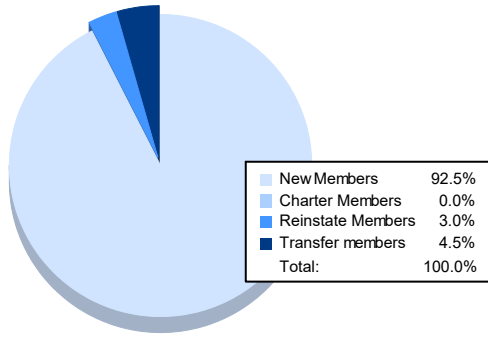

Year	New Clubs	Dropped Clubs	Gain/ Loss Clubs	New Members	Charter Members	Reinstate Members	Transfer Members	Total Member Added	Total Members Dropped	Gain/ Loss Members
2017-2018	1	2	-1	92	25	3	0	120	88	32
2018-2019	3	1	2	66	73	9	1	149	131	18
2019-2020	1	2	-1	61	21	3	4	89	109	-20
2020-2021	3	0	3	88	63	0	17	168	106	62
2021-2022	0	3	-3	62	0	2	3	67	130	-63
<b>Average</b>	<b>2</b>	<b>2</b>	<b>0</b>	<b>74</b>	<b>36</b>	<b>3</b>	<b>5</b>	<b>119</b>	<b>113</b>	<b>6</b>

### Membership Composition June 2022 Cumulative