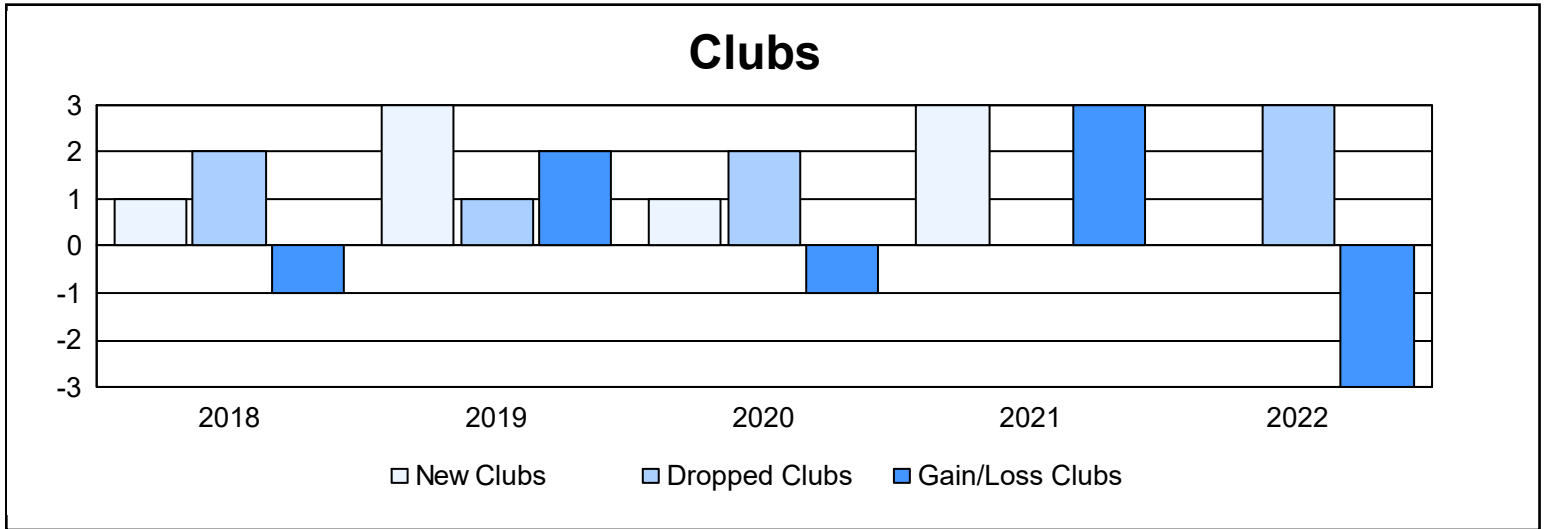

Year	New Clubs	Dropped Clubs	Gain/ Loss Clubs	New Members	Charter Members	Reinstate Members	Transfer Members	Total Member Added	Total Members Dropped	Gain/ Loss Members
2017-2018	1	2	-1	92	25	3	0	120	88	32
2018-2019	3	1	2	66	73	9	1	149	131	18
2019-2020	1	2	-1	61	21	3	4	89	109	-20
2020-2021	3	0	3	88	63	0	17	168	106	62
2021-2022	0	3	-3	62	0	2	3	67	130	-63
<b>Average</b>	<b>2</b>	<b>2</b>	<b>0</b>	<b>74</b>	<b>36</b>	<b>3</b>	<b>5</b>	<b>119</b>	<b>113</b>	<b>6</b>

### Membership Composition June 2022 Cumulative